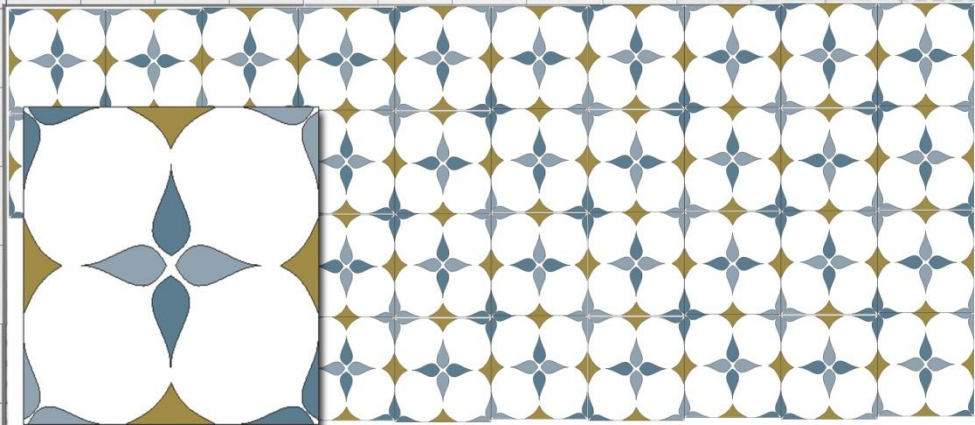

MOSAICO
BENITO

ARMANDO ROS

BENITO

COLORES :

MODELO : 07/20

MEDIDAS : 20 X 20 CM

FONDO: C3

	1	2	3	4	5	6	7	8	9	10	11	12
A	Black	Dark Grey	Light Grey	Dark Blue	Medium Blue	Light Blue	Dark Brown	Medium Brown	Light Brown	Dark Green	Medium Green	Light Green
B	Dark Grey	Medium Grey	Light Grey	Dark Blue	Medium Blue	Light Blue	Dark Brown	Medium Brown	Light Brown	Dark Green	Medium Green	Light Green
C	Dark Blue	Medium Blue	Light Blue	Dark Blue	Medium Blue	Light Blue	Dark Blue	Medium Blue	Light Blue	Dark Green	Medium Green	Light Green
D	Dark Red	Medium Red	Light Red	Dark Blue	Medium Blue	Light Blue	Dark Brown	Medium Brown	Light Brown	Dark Green	Medium Green	Light Green
E	Dark Red	Medium Red	Light Red	Dark Blue	Medium Blue	Light Blue	Dark Brown	Medium Brown	Light Brown	Dark Green	Medium Green	Light Green
F	Dark Red	Medium Red	Light Red	Dark Blue	Medium Blue	Light Blue	Dark Brown	Medium Brown	Light Brown	Dark Green	Medium Green	Light Green