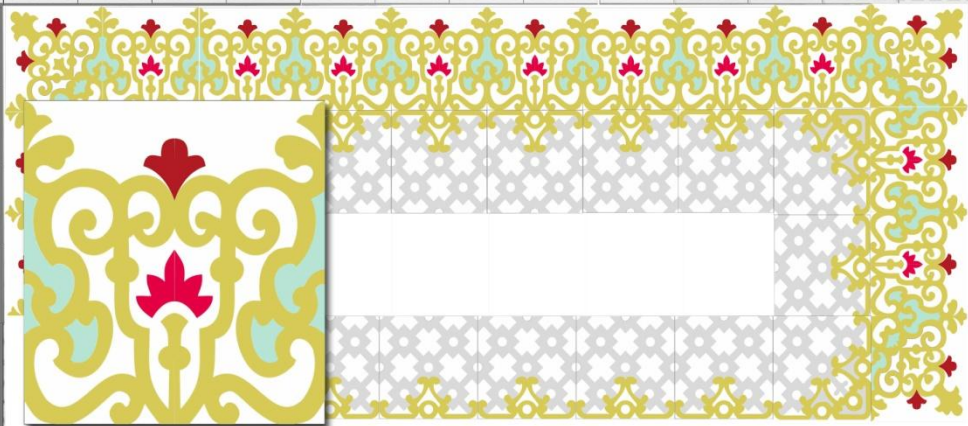

MOSAICO

FABRICANTES

BENITO

HIDRÁULICO