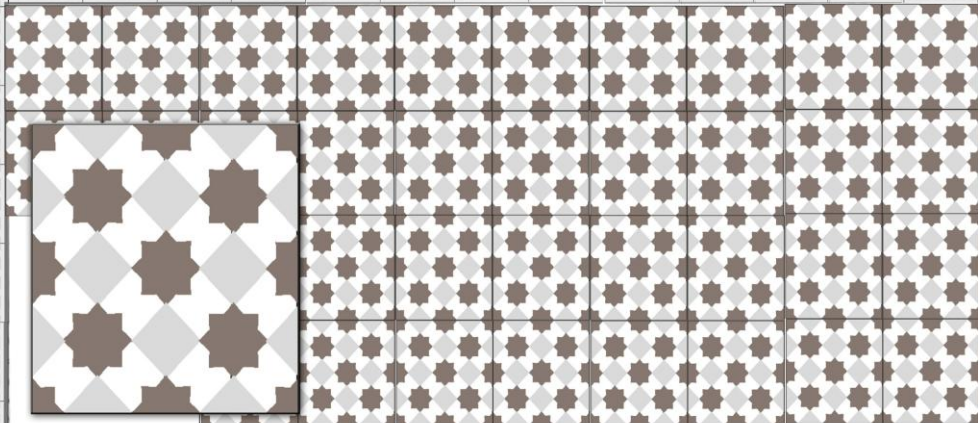

MOSAICO

BENITO
HIDRÁULICO

BENITO

COLORES : D7-F8-F10

MODELO : 039/20

MEDIDAS : 20 X 20 CM

FONDO : C3

	1	2	3	4	5	6	7	8	9	10	11	12
A	Black	Dark Gray	Light Gray	Dark Blue	Medium Blue	Light Blue	Dark Brown	Medium Brown	Light Brown	Dark Green	Medium Green	Light Green
B	Dark Gray	Medium Gray	Light Gray	Dark Blue	Medium Blue	Light Blue	Dark Brown	Medium Brown	Light Brown	Dark Green	Medium Green	Light Green
C	Dark Gray	Medium Gray	Light Gray	Dark Blue	Medium Blue	Light Blue	Dark Brown	Medium Brown	Light Brown	Dark Green	Medium Green	Light Green
D	Dark Red	Medium Red	Light Red	Dark Blue	Medium Blue	Light Blue	Dark Brown	Medium Brown	Light Brown	Dark Green	Medium Green	Light Green
E	Dark Red	Medium Red	Light Red	Dark Blue	Medium Blue	Light Blue	Dark Brown	Medium Brown	Light Brown	Dark Green	Medium Green	Light Green
F	Dark Red	Medium Red	Light Red	Dark Blue	Medium Blue	Light Blue	Dark Brown	Medium Brown	Light Brown	Dark Green	Medium Green	Light Green