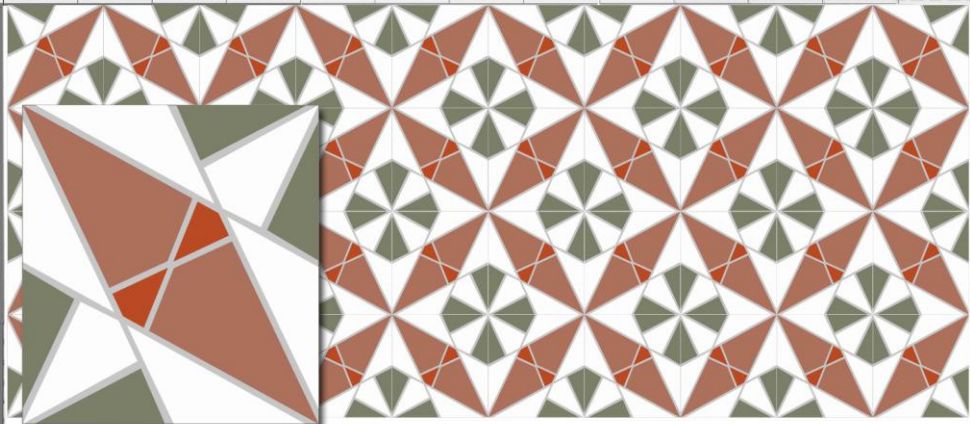

MOSAICO

BENITO
HIDRÁULICO

BENITO

COLORES :A6-C2F11-B12-E1

MODELO : 06S/20

MEDIDAS : 20 X 20 CM

FONDO:C3

	1	2	3	4	5	6	7	8	9	10	11	12
A	Black	Dark Grey	Light Grey	Dark Blue	Medium Blue	Light Blue	Dark Brown	Medium Brown	Light Brown	Dark Green	Medium Green	Light Green
B	Dark Grey	Light Grey	White	Dark Blue	Medium Blue	Light Blue	Dark Brown	Medium Brown	Light Brown	Dark Green	Medium Green	Light Green
C	Dark Grey	Light Grey	White	Dark Blue	Medium Blue	Light Blue	Dark Brown	Medium Brown	Light Brown	Dark Green	Medium Green	Light Green
D	Dark Red	Medium Red	Light Red	Dark Blue	Medium Blue	Light Blue	Dark Brown	Medium Brown	Light Brown	Dark Green	Medium Green	Light Green
E	Dark Red	Medium Red	Light Red	Dark Blue	Medium Blue	Light Blue	Dark Brown	Medium Brown	Light Brown	Dark Green	Medium Green	Light Green
F	Dark Red	Medium Red	Light Red	Dark Blue	Medium Blue	Light Blue	Dark Brown	Medium Brown	Light Brown	Dark Green	Medium Green	Light Green