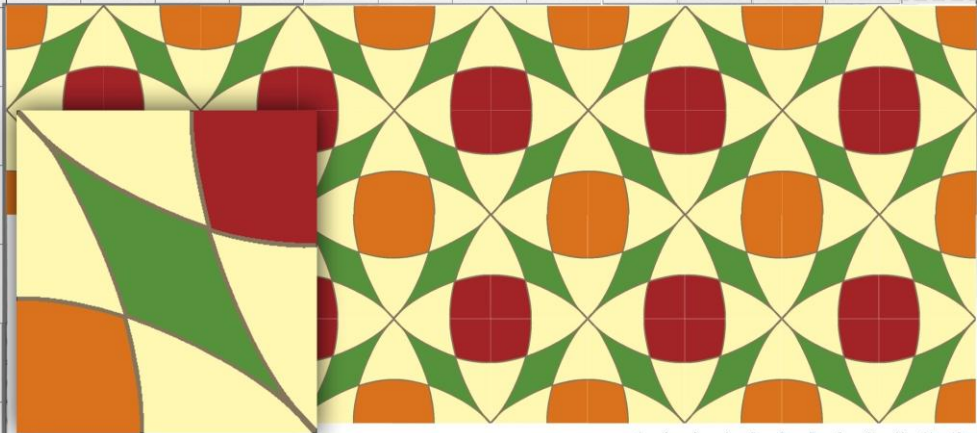

MOSAICO

BENITO
HIDRÁULICO

BENITO

COLORES :A1-A7-B2-F10-D11

MODELO : 016/20

MEDIDAS : 20 X 20 CM

FONDO:C3

	1	2	3	4	5	6	7	8	9	10	11	12
A	Black	Dark Grey	Light Grey	Dark Blue	Medium Blue	Light Blue	Dark Brown	Medium Brown	Light Brown	Dark Green	Medium Green	Light Green
B	Dark Grey	Light Grey	White	Dark Blue	Medium Blue	Light Blue	Dark Brown	Medium Brown	Light Brown	Dark Green	Medium Green	Light Green
C	Dark Grey	Light Grey	White	Dark Blue	Medium Blue	Light Blue	Dark Brown	Medium Brown	Light Brown	Dark Green	Medium Green	Light Green
D	Dark Red	Medium Red	Light Red	Dark Blue	Medium Blue	Light Blue	Dark Brown	Medium Brown	Light Brown	Dark Green	Medium Green	Light Green
E	Dark Red	Medium Red	Light Red	Dark Blue	Medium Blue	Light Blue	Dark Brown	Medium Brown	Light Brown	Dark Green	Medium Green	Light Green
F	Dark Red	Medium Red	Light Red	Dark Blue	Medium Blue	Light Blue	Dark Brown	Medium Brown	Light Brown	Dark Green	Medium Green	Light Green