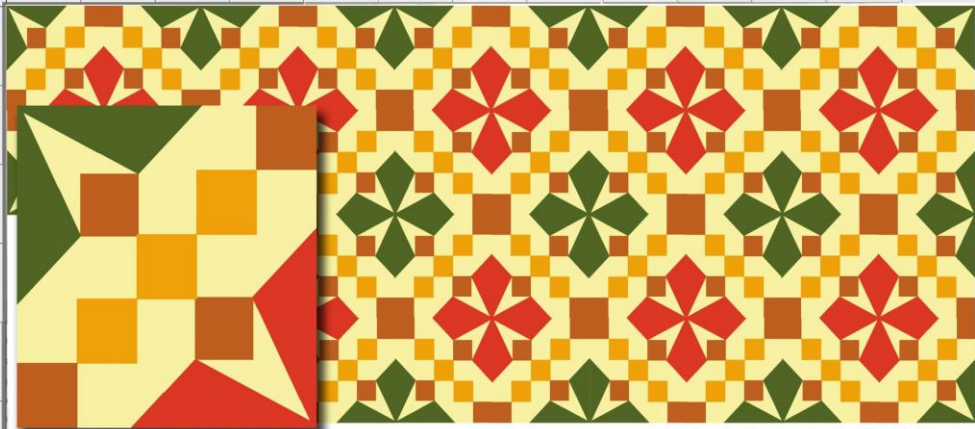

MOSAICO

BENITO
HIDRÁULICO

BENITO

COLORES :A1-A7-B2-F10-D11

MODELO : 019/20

MEDIDAS : 20 X 20 CM

FONDO:C3

	1	2	3	4	5	6	7	8	9	10	11	12
A	Black	Dark Grey	Light Grey	Dark Blue	Medium Blue	Light Blue	Dark Brown	Medium Brown	Light Brown	Dark Green	Medium Green	Light Green
B	Dark Grey	Light Grey	White	Dark Blue	Medium Blue	Light Blue	Dark Brown	Medium Brown	Light Brown	Dark Green	Medium Green	Light Green
C	Light Grey	White	White	Dark Blue	Medium Blue	Light Blue	Dark Brown	Medium Brown	Light Brown	Dark Green	Medium Green	Light Green
D	Dark Red	Red	Light Red	Dark Blue	Medium Blue	Light Blue	Dark Brown	Medium Brown	Light Brown	Dark Green	Medium Green	Light Green
E	Dark Red	Red	Light Red	Dark Blue	Medium Blue	Light Blue	Dark Brown	Medium Brown	Light Brown	Dark Green	Medium Green	Light Green
F	Dark Red	Red	Light Red	Dark Blue	Medium Blue	Light Blue	Dark Brown	Medium Brown	Light Brown	Dark Green	Medium Green	Light Green