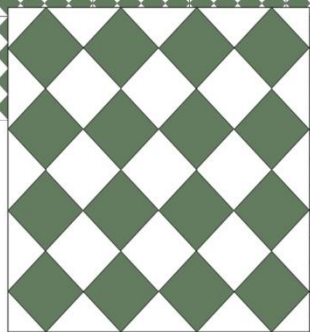

MOSAICO
BENITO

BENITO

COLORES :A1-A7- B2-F10-D11

MODELO : 07 S/20

MEDIDAS : 20 X 20 CM

FONDO:C3

	1	2	3	4	5	6	7	8	9	10	11	12
A	Black	Dark Grey	Light Grey	Dark Blue	Medium Blue	Light Blue	Dark Brown	Medium Brown	Light Brown	Dark Green	Medium Green	Light Green
B	Dark Grey	Medium Grey	Light Grey	Dark Blue	Medium Blue	Light Blue	Dark Brown	Medium Brown	Light Brown	Dark Green	Medium Green	Light Green
C	Dark Blue	Medium Blue	Light Blue	Dark Blue	Medium Blue	Light Blue	Dark Brown	Medium Brown	Light Brown	Dark Green	Medium Green	Light Green
D	Dark Red	Medium Red	Light Red	Dark Blue	Medium Blue	Light Blue	Dark Brown	Medium Brown	Light Brown	Dark Green	Medium Green	Light Green
E	Dark Red	Medium Red	Light Red	Dark Blue	Medium Blue	Light Blue	Dark Brown	Medium Brown	Light Brown	Dark Green	Medium Green	Light Green
F	Dark Red	Medium Red	Light Red	Dark Blue	Medium Blue	Light Blue	Dark Brown	Medium Brown	Light Brown	Dark Green	Medium Green	Light Green