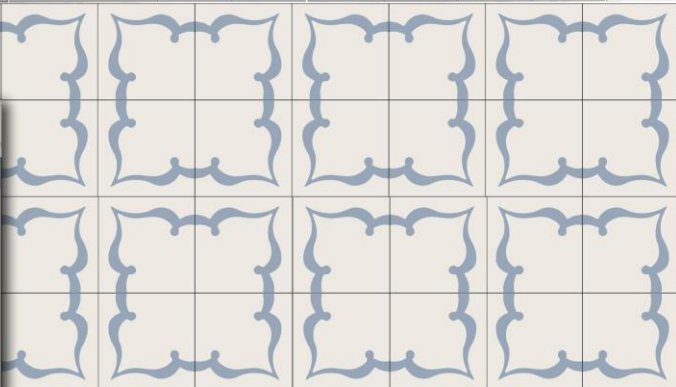

PAVIMENTOS

MOSAICO 

BENITO

HIDRAÚLICO

COLECCIÓN
20 X 20

MOSAICO
BENITO
HIDRÁULICO

BENITO

COLORES: A6

MODELO: 001/20

MEDIDAS: 20 X 20 CM

FONDO: B3

	1	2	3	4	5	6	7	8	9	10	11	12
A	Black	Dark Grey	Light Grey	Dark Blue	Medium Blue	Light Blue	Dark Brown	Medium Brown	Light Brown	Dark Green	Medium Green	Light Green
B	Dark Grey	Medium Grey	Light Grey	Dark Blue	Medium Blue	Light Blue	Dark Brown	Medium Brown	Light Brown	Dark Green	Medium Green	Light Green
C	Dark Blue	Medium Blue	Light Blue	Dark Blue	Medium Blue	Light Blue	Dark Brown	Medium Brown	Light Brown	Dark Green	Medium Green	Light Green
D	Dark Red	Medium Red	Light Red	Dark Blue	Medium Blue	Light Blue	Dark Brown	Medium Brown	Light Brown	Dark Green	Medium Green	Light Green
E	Dark Red	Medium Red	Light Red	Dark Blue	Medium Blue	Light Blue	Dark Brown	Medium Brown	Light Brown	Dark Green	Medium Green	Light Green
F	Dark Red	Medium Red	Light Red	Dark Blue	Medium Blue	Light Blue	Dark Brown	Medium Brown	Light Brown	Dark Green	Medium Green	Light Green