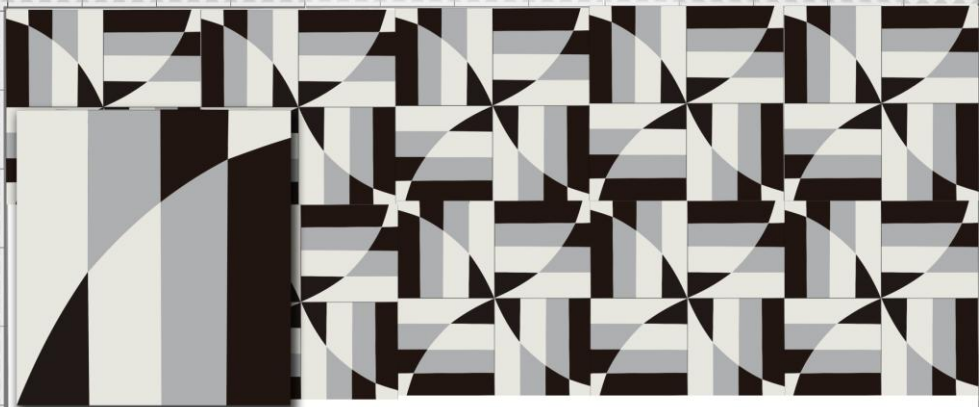

MOSAICO
BENITO
HIDRÁULICO

BENITO

COLORES: A6

MODELO: 014/20

MEDIDAS: 20 X 20 CM

FONDO: C3

	1	2	3	4	5	6	7	8	9	10	11	12
A	Black	Dark Grey	Light Grey	Dark Blue	Medium Blue	Light Blue	Dark Brown	Medium Brown	Light Brown	Dark Green	Medium Green	Light Green
B	Dark Grey	Medium Grey	Light Grey	Dark Blue	Medium Blue	Light Blue	Dark Brown	Medium Brown	Light Brown	Dark Green	Medium Green	Light Green
C	Dark Blue	Medium Blue	Light Blue	Dark Blue	Medium Blue	Light Blue	Dark Blue	Medium Blue	Light Blue	Dark Green	Medium Green	Light Green
D	Dark Red	Medium Red	Light Red	Dark Blue	Medium Blue	Light Blue	Dark Brown	Medium Brown	Light Brown	Dark Green	Medium Green	Light Green
E	Dark Red	Medium Red	Light Red	Dark Blue	Medium Blue	Light Blue	Dark Brown	Medium Brown	Light Brown	Dark Green	Medium Green	Light Green
F	Dark Red	Medium Red	Light Red	Dark Blue	Medium Blue	Light Blue	Dark Brown	Medium Brown	Light Brown	Dark Green	Medium Green	Light Green