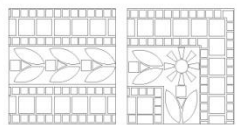

1	2	3	4	5	6	7	8	9	10	11	12
A	Black	Dark Grey	Light Grey	Dark Blue	Medium Blue	Light Blue	Dark Brown	Medium Brown	Light Brown	Dark Green	Medium Green	Light Green
B	Dark Grey	Light Grey	White	Dark Blue	Medium Blue	Light Blue	Dark Brown	Medium Brown	Light Brown	Dark Green	Medium Green	Light Green
C	Dark Grey	Light Grey	White	Dark Blue	Medium Blue	Light Blue	Dark Brown	Medium Brown	Light Brown	Dark Green	Medium Green	Light Green
D	Dark Red	Red	Light Red	Dark Blue	Medium Blue	Light Blue	Dark Brown	Medium Brown	Light Brown	Dark Green	Medium Green	Light Green
E	Dark Red	Red	Light Red	Dark Blue	Medium Blue	Light Blue	Dark Brown	Medium Brown	Light Brown	Dark Green	Medium Green	Light Green
F	Dark Red	Red	Light Red	Dark Blue	Medium Blue	Light Blue	Dark Brown	Medium Brown	Light Brown	Dark Green	Medium Green	Light Green