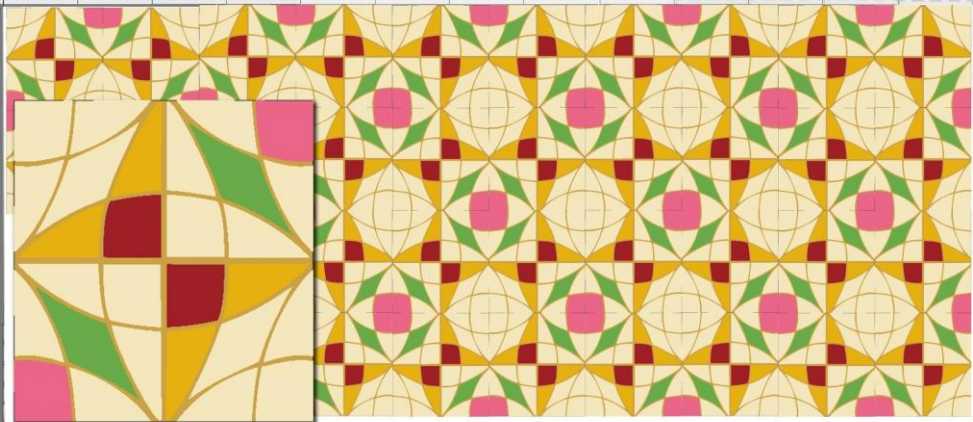

MOSAICO
BENITO
 HIDRÁULICO

BENITO

COLORES :A1-A7-B2-F10-D11

MODELO : 047/20

MEIDAS : 20 X 20 CM

FONDO:C3

	1	2	3	4	5	6	7	8	9	10	11	12
A	Black	Dark Grey	Light Grey	Dark Blue	Medium Blue	Light Blue	Dark Brown	Medium Brown	Light Brown	Dark Green	Medium Green	Light Green
B	Dark Grey	Medium Grey	Light Grey	Dark Blue	Medium Blue	Light Blue	Dark Brown	Medium Brown	Light Brown	Dark Green	Medium Green	Light Green
C	Dark Grey	Medium Grey	Light Grey	Dark Blue	Medium Blue	Light Blue	Dark Brown	Medium Brown	Light Brown	Dark Green	Medium Green	Light Green
D	Dark Red	Medium Red	Light Red	Dark Blue	Medium Blue	Light Blue	Dark Brown	Medium Brown	Light Brown	Dark Green	Medium Green	Light Green
E	Dark Red	Medium Red	Light Red	Dark Blue	Medium Blue	Light Blue	Dark Brown	Medium Brown	Light Brown	Dark Green	Medium Green	Light Green
F	Dark Red	Medium Red	Light Red	Dark Blue	Medium Blue	Light Blue	Dark Brown	Medium Brown	Light Brown	Dark Green	Medium Green	Light Green