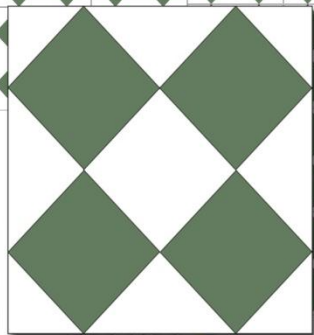

MOSAICO
ANILINOS
BENITO

BENITO	COLORES :A1-A7- E2-F10-D11	
MODELO : 07 4/20	MEDIDAS : 20 X 20 CM	FONDO: C3

	1	2	3	4	5	6	7	8	9	10	11	12
A	Black	Dark Grey	Light Grey	Dark Blue	Medium Blue	Light Blue	Dark Brown	Medium Brown	Light Brown	Dark Green	Medium Green	Light Green
B	Dark Grey	Medium Grey	Light Grey	Dark Blue	Medium Blue	Light Blue	Dark Brown	Medium Brown	Light Brown	Dark Green	Medium Green	Light Green
C	Dark Blue	Medium Blue	Light Blue	Dark Blue	Medium Blue	Light Blue	Dark Brown	Medium Brown	Light Brown	Dark Green	Medium Green	Light Green
D	Dark Red	Medium Red	Light Red	Dark Blue	Medium Blue	Light Blue	Dark Brown	Medium Brown	Light Brown	Dark Green	Medium Green	Light Green
E	Dark Red	Medium Red	Light Red	Dark Blue	Medium Blue	Light Blue	Dark Brown	Medium Brown	Light Brown	Dark Green	Medium Green	Light Green
F	Dark Red	Medium Red	Light Red	Dark Blue	Medium Blue	Light Blue	Dark Brown	Medium Brown	Light Brown	Dark Green	Medium Green	Light Green