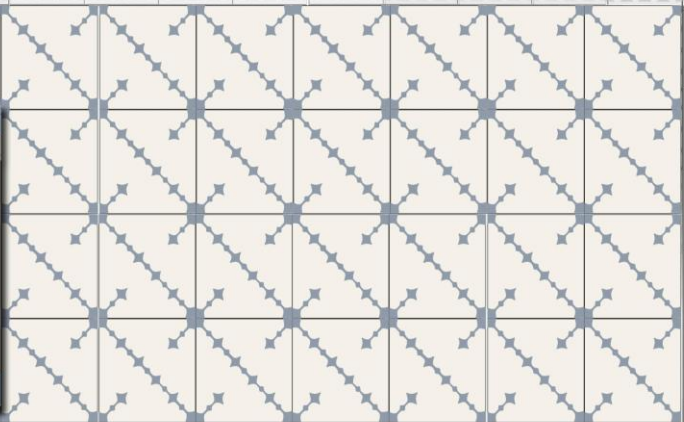

FONDO: C3

MOSAICO
BENITO
HIDRÁULICO

BENITO	COLORES: C2 - C11- E10 - F10	
MODELO: 012/20	MEDIDAS: 20 X 20 CM	FONDO: C3

	1	2	3	4	5	6	7	8	9	10	11	12
A	Black	Dark Grey	Light Grey	Dark Blue	Medium Blue	Light Blue	Dark Brown	Medium Brown	Light Brown	Dark Green	Medium Green	Light Green
B	Dark Grey	Medium Grey	Light Grey	Dark Blue	Medium Blue	Light Blue	Dark Brown	Medium Brown	Light Brown	Dark Green	Medium Green	Light Green
C	Dark Blue	Medium Blue	Light Blue	Dark Blue	Medium Blue	Light Blue	Dark Brown	Medium Brown	Light Brown	Dark Green	Medium Green	Light Green
D	Dark Red	Medium Red	Light Red	Dark Blue	Medium Blue	Light Blue	Dark Brown	Medium Brown	Light Brown	Dark Green	Medium Green	Light Green
E	Dark Red	Medium Red	Light Red	Dark Blue	Medium Blue	Light Blue	Dark Brown	Medium Brown	Light Brown	Dark Green	Medium Green	Light Green
F	Dark Red	Medium Red	Light Red	Dark Blue	Medium Blue	Light Blue	Dark Brown	Medium Brown	Light Brown	Dark Green	Medium Green	Light Green