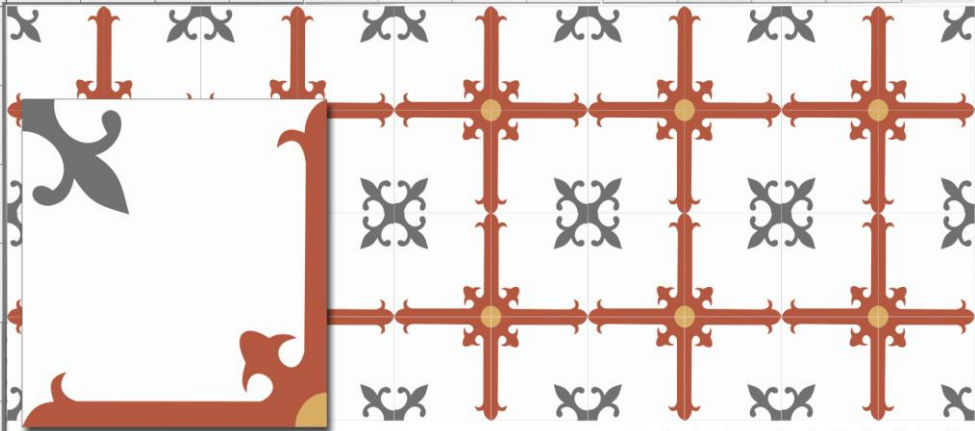

MOSAICO
BENITO
HIDRÁULICO

BENITO	COLORS :D11-E11-A3	
MODELO : 054/20	MEDIDAS : 20 X 20 CM	FONDO : C3