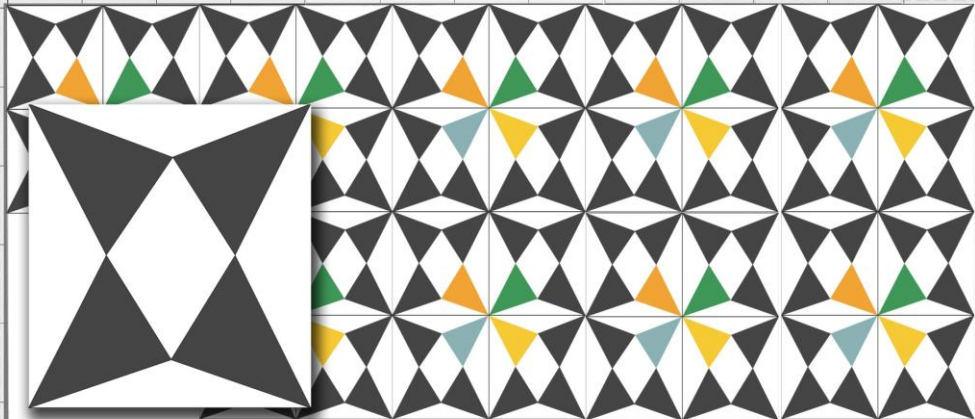

MOSAICO

BENITO
HIDRÁULICO

BENITO

COLORES :A1-A4-A6-B2

MODELO: 029/20

MEDIDAS: 20 X 20 CM

FONDO: C3

	1	2	3	4	5	6	7	8	9	10	11	12
A	Black	Dark Gray	Medium Gray	Light Gray	Blue	Light Blue	Brown	Light Brown	Dark Green	Light Green	Dark Green	Light Green
B	Dark Gray	Medium Gray	Light Gray	Blue	Light Blue	Brown	Light Brown	Dark Green	Light Green	Dark Green	Light Green	Light Green
C	Dark Gray	Medium Gray	Light Gray	Blue	Light Blue	Brown	Light Brown	Dark Green	Light Green	Dark Green	Light Green	Light Green
D	Dark Red	Red	Light Red	Dark Blue	Medium Blue	Light Blue	Dark Brown	Light Brown	Dark Green	Light Green	Dark Green	Light Green
E	Dark Red	Red	Light Red	Dark Blue	Medium Blue	Light Blue	Dark Brown	Light Brown	Dark Green	Light Green	Dark Green	Light Green
F	Dark Red	Red	Light Red	Dark Blue	Medium Blue	Light Blue	Dark Brown	Light Brown	Dark Green	Light Green	Dark Green	Light Green