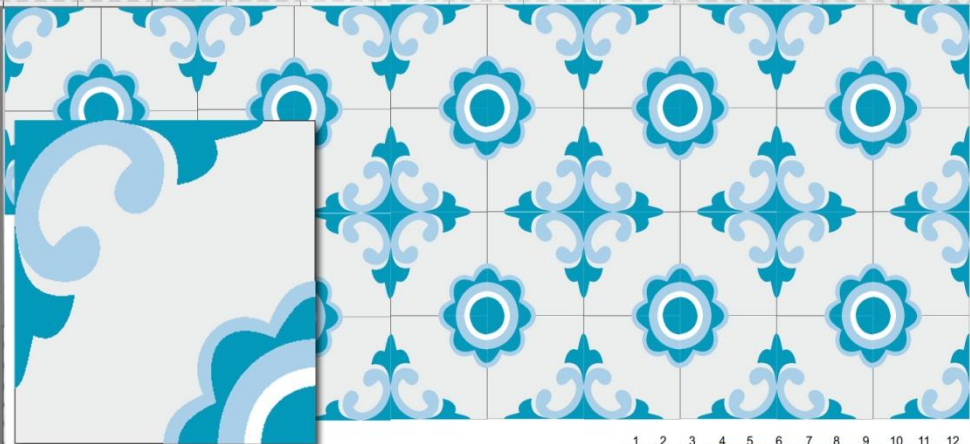

MOSAICO

ARMANDO TORRES

BENITO

BENITO

COLORES :

MODELO : 037/20

MEDIDAS : 20 X 20 CM

FONDO: C3

	1	2	3	4	5	6	7	8	9	10	11	12
A	Black	Dark Grey	Light Grey	Dark Blue	Medium Blue	Light Blue	Dark Brown	Medium Brown	Light Brown	Dark Green	Medium Green	Light Green
B	Dark Grey	Light Grey	White	Dark Blue	Medium Blue	Light Blue	Dark Brown	Medium Brown	Light Brown	Dark Green	Medium Green	Light Green
C	Dark Grey	Light Grey	White	Dark Blue	Medium Blue	Light Blue	Dark Brown	Medium Brown	Light Brown	Dark Green	Medium Green	Light Green
D	Dark Red	Medium Red	Light Red	Dark Blue	Medium Blue	Light Blue	Dark Brown	Medium Brown	Light Brown	Dark Green	Medium Green	Light Green
E	Dark Red	Medium Red	Light Red	Dark Blue	Medium Blue	Light Blue	Dark Brown	Medium Brown	Light Brown	Dark Green	Medium Green	Light Green
F	Dark Red	Medium Red	Light Red	Dark Blue	Medium Blue	Light Blue	Dark Brown	Medium Brown	Light Brown	Dark Green	Medium Green	Light Green