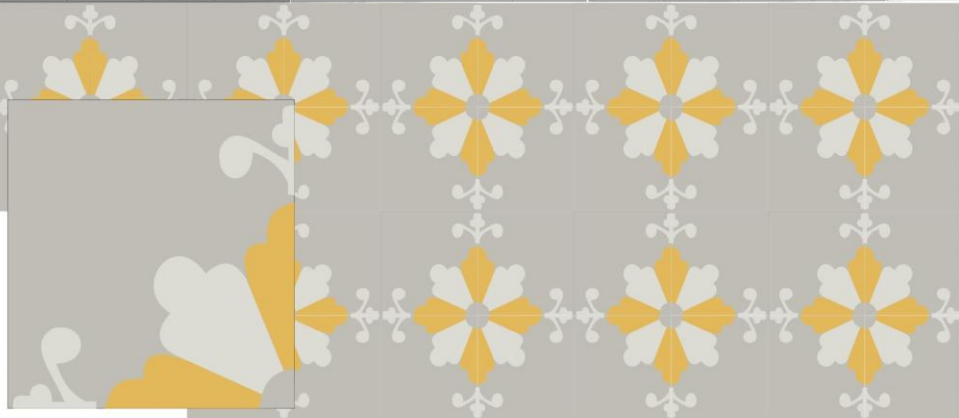

MOSAICO
BENITO
HIDRÁULICO

BENITO	COLORES: A2	
MODELO: 35/20	MEDIDA: 20 X 20	FONDO: C3