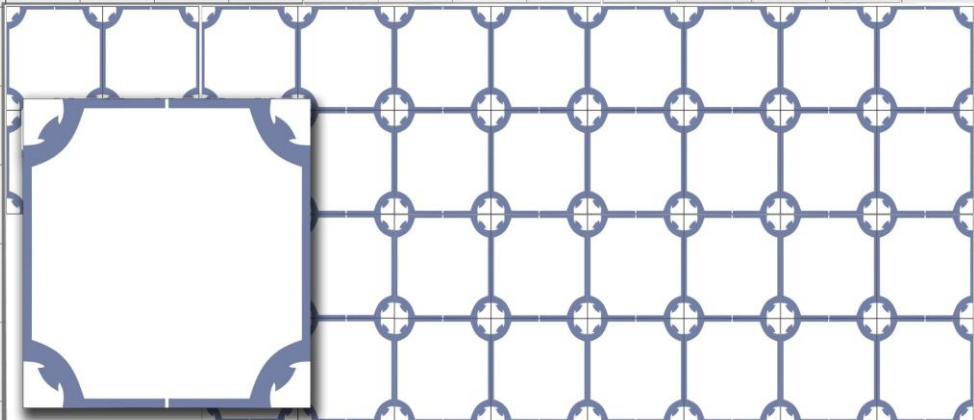

MOSAICO
BENITO
HIDRÁULICO

BENITO	COLORES :A5
MODELO: 025/20	MEDIDAS: 20 X 20 CM
	FONDO: C3