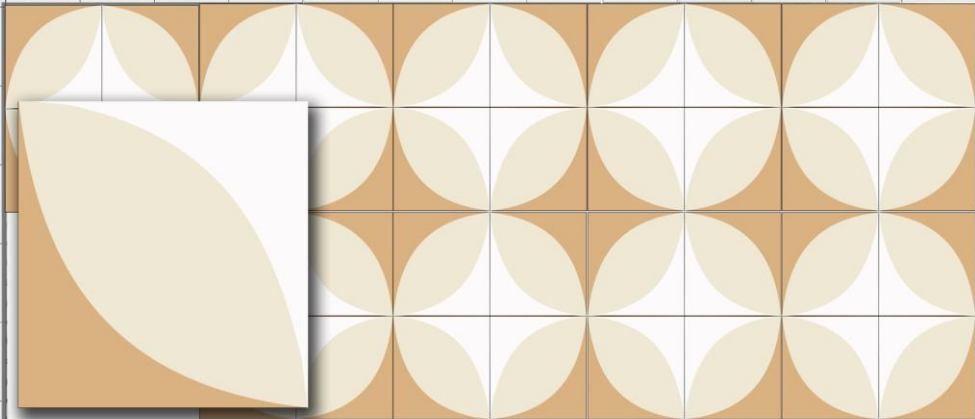

BENITO

COLORES :

MODELO : 037/20

MEDIDAS : 20 X 20 CM

FONDO: C3

	1	2	3	4	5	6	7	8	9	10	11	12
A	Black	Dark Grey	Light Grey	Dark Blue	Medium Blue	Light Blue	Dark Brown	Medium Brown	Light Brown	Dark Green	Medium Green	Light Green
B	Dark Grey	Light Grey	White	Dark Blue	Medium Blue	Light Blue	Dark Brown	Medium Brown	Light Brown	Dark Green	Medium Green	Light Green
C	Dark Grey	Light Grey	White	Dark Blue	Medium Blue	Light Blue	Dark Brown	Medium Brown	Light Brown	Dark Green	Medium Green	Light Green
D	Dark Red	Medium Red	Light Red	Dark Blue	Medium Blue	Light Blue	Dark Brown	Medium Brown	Light Brown	Dark Green	Medium Green	Light Green
E	Dark Red	Medium Red	Light Red	Dark Blue	Medium Blue	Light Blue	Dark Brown	Medium Brown	Light Brown	Dark Green	Medium Green	Light Green
F	Dark Red	Medium Red	Light Red	Dark Blue	Medium Blue	Light Blue	Dark Brown	Medium Brown	Light Brown	Dark Green	Medium Green	Light Green