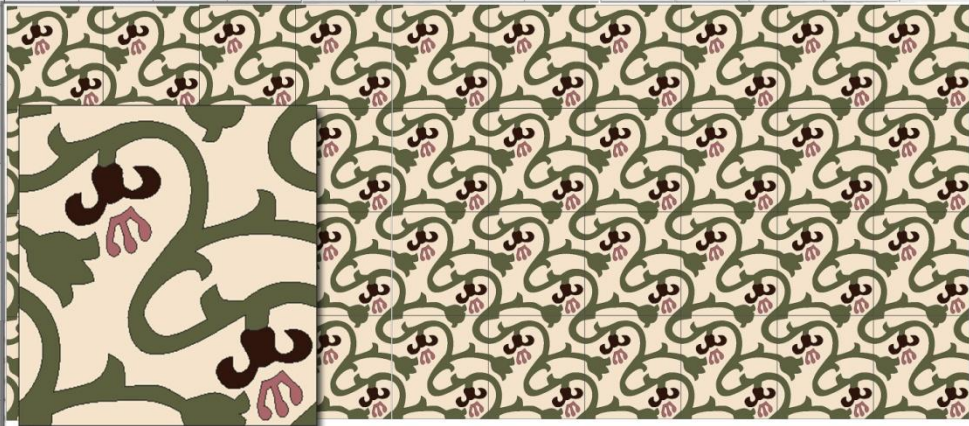

MOSAICO
BENITO

BENITO

COLORES :A1-A7- B2-F10-D11

MODELO : 07 S/20

MEDIDAS : 20 X 20 CM

FONDO:C3

	1	2	3	4	5	6	7	8	9	10	11	12
A	Black	Dark Grey	Light Grey	Dark Blue	Medium Blue	Light Blue	Dark Brown	Medium Brown	Light Brown	Dark Green	Medium Green	Light Green
B	Dark Grey	Medium Grey	Light Grey	Dark Blue	Medium Blue	Light Blue	Dark Brown	Medium Brown	Light Brown	Dark Green	Medium Green	Light Green
C	Dark Blue	Medium Blue	Light Blue	Dark Blue	Medium Blue	Light Blue	Dark Brown	Medium Brown	Light Brown	Dark Green	Medium Green	Light Green
D	Dark Red	Medium Red	Light Red	Dark Blue	Medium Blue	Light Blue	Dark Brown	Medium Brown	Light Brown	Dark Green	Medium Green	Light Green
E	Dark Red	Medium Red	Light Red	Dark Blue	Medium Blue	Light Blue	Dark Brown	Medium Brown	Light Brown	Dark Green	Medium Green	Light Green
F	Dark Red	Medium Red	Light Red	Dark Blue	Medium Blue	Light Blue	Dark Brown	Medium Brown	Light Brown	Dark Green	Medium Green	Light Green