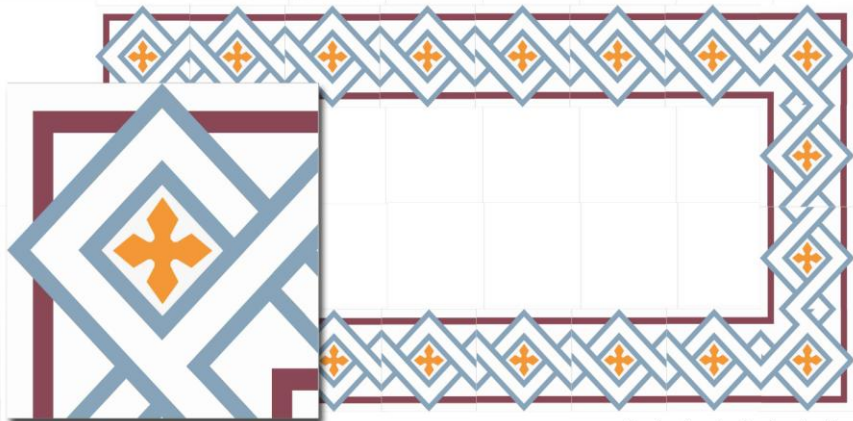

MOSAICO

BENITO
HIDRÁULICO

BENITO

COLORS :E1-C8

MODELO : 059/20

MEDIDAS : 20 X 20 CM

FONDO:C3

	1	2	3	4	5	6	7	8	9	10	11	12
A	Black	Dark Grey	Light Grey	Dark Blue	Medium Blue	Light Blue	Dark Brown	Medium Brown	Light Brown	Dark Green	Medium Green	Light Green
B	Dark Grey	Medium Grey	Light Grey	Dark Blue	Medium Blue	Light Blue	Dark Brown	Medium Brown	Light Brown	Dark Green	Medium Green	Light Green
C	Dark Grey	Medium Grey	Light Grey	Dark Blue	Medium Blue	Light Blue	Dark Brown	Medium Brown	Light Brown	Dark Green	Medium Green	Light Green
D	Dark Red	Medium Red	Light Red	Dark Blue	Medium Blue	Light Blue	Dark Brown	Medium Brown	Light Brown	Dark Green	Medium Green	Light Green
E	Dark Red	Medium Red	Light Red	Dark Blue	Medium Blue	Light Blue	Dark Brown	Medium Brown	Light Brown	Dark Green	Medium Green	Light Green
F	Dark Red	Medium Red	Light Red	Dark Blue	Medium Blue	Light Blue	Dark Brown	Medium Brown	Light Brown	Dark Green	Medium Green	Light Green