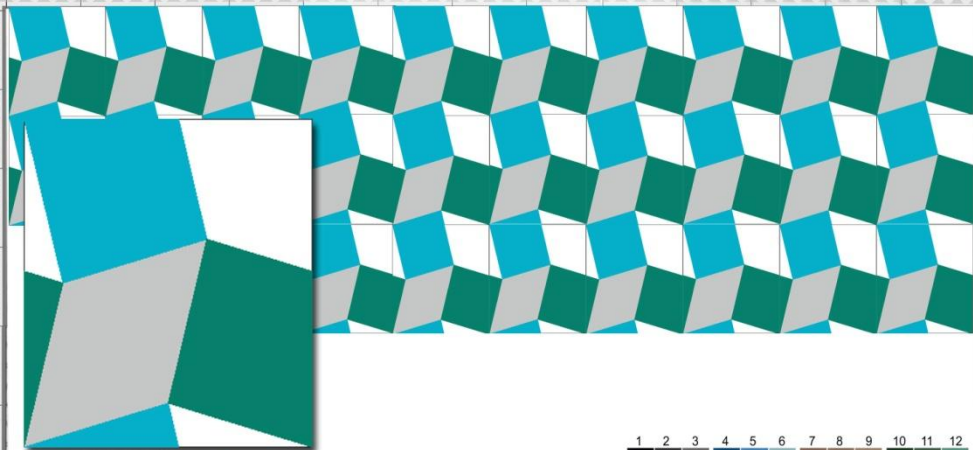

MOSAICO

ARMANDO BENTON

BENITO

	1	2	3	4	5	6	7	8	9	10	11	12
A	Black	Dark Grey	Light Grey	Dark Blue	Medium Blue	Light Blue	Dark Brown	Medium Brown	Light Brown	Dark Green	Medium Green	Light Green
B	Dark Grey	Medium Grey	Light Grey	Dark Blue	Medium Blue	Light Blue	Dark Brown	Medium Brown	Light Brown	Dark Green	Medium Green	Light Green
C	Dark Grey	Medium Grey	Light Grey	Dark Blue	Medium Blue	Light Blue	Dark Brown	Medium Brown	Light Brown	Dark Green	Medium Green	Light Green
D	Dark Red	Medium Red	Light Red	Dark Blue	Medium Blue	Light Blue	Dark Brown	Medium Brown	Light Brown	Dark Green	Medium Green	Light Green
E	Dark Red	Medium Red	Light Red	Dark Blue	Medium Blue	Light Blue	Dark Brown	Medium Brown	Light Brown	Dark Green	Medium Green	Light Green
F	Dark Red	Medium Red	Light Red	Dark Blue	Medium Blue	Light Blue	Dark Brown	Medium Brown	Light Brown	Dark Green	Medium Green	Light Green

BENITO

COLORES :

MODELO : 086/20

MEDIDAS : 20 X 20 CM

FONDO : C3