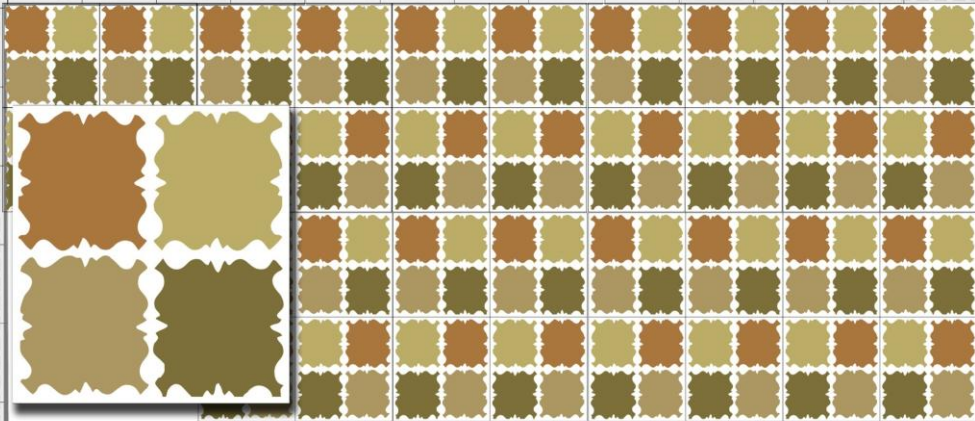

MOSAICO
BENITO
ANILINADOS
HIDRÁULICO

COLORES: A1 - B2 - B3

MODELO: 016/20

MEDIDAS: 20 X 20 CM

FONDO:

	1	2	3	4	5	6	7	8	9	10	11	12
A	Black	Dark Grey	Light Grey	Dark Blue	Medium Blue	Light Blue	Dark Brown	Medium Brown	Light Brown	Dark Green	Medium Green	Light Green
B	Dark Grey	Medium Grey	Light Grey	Dark Blue	Medium Blue	Light Blue	Dark Brown	Medium Brown	Light Brown	Dark Green	Medium Green	Light Green
C	Dark Grey	Medium Grey	Light Grey	Dark Blue	Medium Blue	Light Blue	Dark Brown	Medium Brown	Light Brown	Dark Green	Medium Green	Light Green
D	Dark Red	Medium Red	Light Red	Dark Blue	Medium Blue	Light Blue	Dark Brown	Medium Brown	Light Brown	Dark Green	Medium Green	Light Green
E	Dark Red	Medium Red	Light Red	Dark Blue	Medium Blue	Light Blue	Dark Brown	Medium Brown	Light Brown	Dark Green	Medium Green	Light Green
F	Dark Red	Medium Red	Light Red	Dark Blue	Medium Blue	Light Blue	Dark Brown	Medium Brown	Light Brown	Dark Green	Medium Green	Light Green