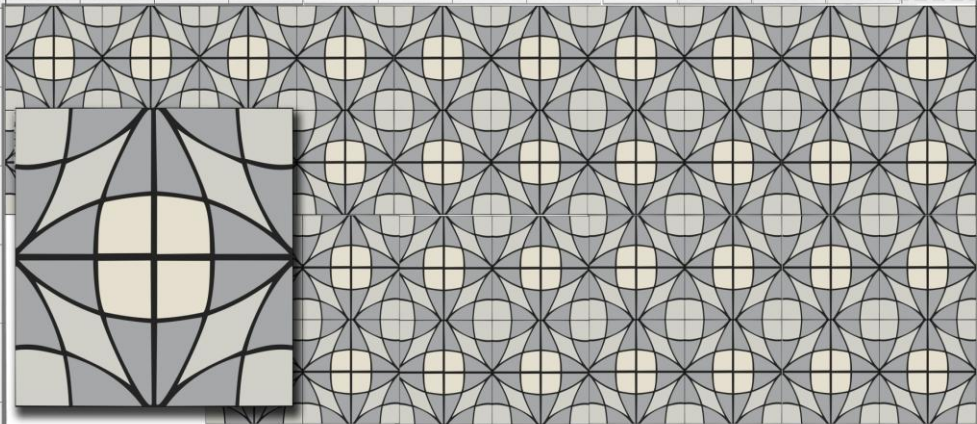

MOSAICO 
BENITO
 ANILINADOS
 HIDRÁULICO

COLORES: A1 - B2 - B3

MODELO: 016/20

MEDIDAS: 20 X 20 CM

FONDO:

	1	2	3	4	5	6	7	8	9	10	11	12
A	Black	Dark Grey	Light Grey	Dark Blue	Medium Blue	Light Blue	Dark Brown	Medium Brown	Light Brown	Dark Green	Medium Green	Light Green
B	Dark Grey	Medium Grey	Light Grey	Dark Blue	Medium Blue	Light Blue	Dark Brown	Medium Brown	Light Brown	Dark Green	Medium Green	Light Green
C	Dark Grey	Medium Grey	Light Grey	Dark Blue	Medium Blue	Light Blue	Dark Brown	Medium Brown	Light Brown	Dark Green	Medium Green	Light Green
D	Dark Red	Medium Red	Light Red	Dark Blue	Medium Blue	Light Blue	Dark Brown	Medium Brown	Light Brown	Dark Green	Medium Green	Light Green
E	Dark Red	Medium Red	Light Red	Dark Blue	Medium Blue	Light Blue	Dark Brown	Medium Brown	Light Brown	Dark Green	Medium Green	Light Green
F	Dark Red	Medium Red	Light Red	Dark Blue	Medium Blue	Light Blue	Dark Brown	Medium Brown	Light Brown	Dark Green	Medium Green	Light Green