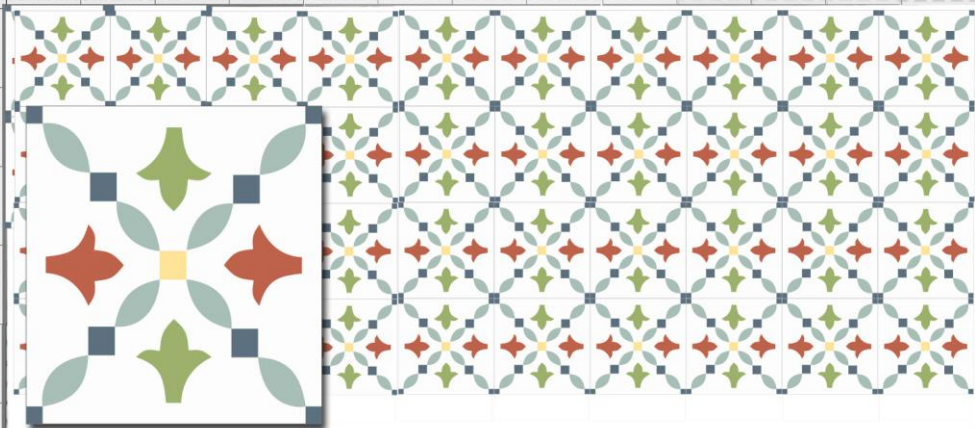

BENITO

COLORS : B11-B12-F12-E1

MODELO : 063/20

MEDIDAS : 20 X 20 CM

FONDO: C3

MOSAICO
BENITO
HIDRÁULICO

BENITO	COLORS :D11-E11-A3	
MODELO : 054/20	MEDIDAS : 20 X 20 CM	FONDO : C3

	1	2	3	4	5	6	7	8	9	10	11	12
A	Black	Dark Grey	Light Grey	Dark Blue	Medium Blue	Light Blue	Dark Brown	Medium Brown	Light Brown	Dark Green	Medium Green	Light Green
B	Dark Grey	Medium Grey	Light Grey	Dark Blue	Medium Blue	Light Blue	Dark Brown	Medium Brown	Light Brown	Dark Green	Medium Green	Light Green
C	Dark Grey	Medium Grey	Light Grey	Dark Blue	Medium Blue	Light Blue	Dark Brown	Medium Brown	Light Brown	Dark Green	Medium Green	Light Green
D	Dark Red	Medium Red	Light Red	Dark Blue	Medium Blue	Light Blue	Dark Brown	Medium Brown	Light Brown	Dark Green	Medium Green	Light Green
E	Dark Red	Medium Red	Light Red	Dark Blue	Medium Blue	Light Blue	Dark Brown	Medium Brown	Light Brown	Dark Green	Medium Green	Light Green
F	Dark Red	Medium Red	Light Red	Dark Blue	Medium Blue	Light Blue	Dark Brown	Medium Brown	Light Brown	Dark Green	Medium Green	Light Green