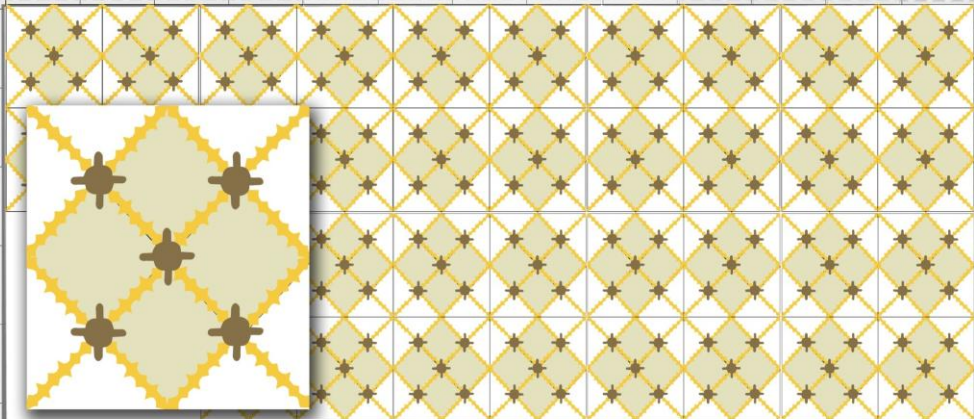

MOSAICO
BENITO
HIDRÁULICO

BENITO

COLORES :D7-F8-F10

MODELO: 031/20

MEDIDAS: 20 X 20 CM

FONDO: C3

	1	2	3	4	5	6	7	8	9	10	11	12
A	Black	Dark Grey	Light Grey	Dark Blue	Medium Blue	Light Blue	Dark Brown	Medium Brown	Light Brown	Dark Green	Medium Green	Light Green
B	Dark Grey	Medium Grey	Light Grey	Dark Blue	Medium Blue	Light Blue	Dark Brown	Medium Brown	Light Brown	Dark Green	Medium Green	Light Green
C	Dark Blue	Medium Blue	Light Blue	Dark Blue	Medium Blue	Light Blue	Dark Brown	Medium Brown	Light Brown	Dark Green	Medium Green	Light Green
D	Dark Red	Medium Red	Light Red	Dark Blue	Medium Blue	Light Blue	Dark Brown	Medium Brown	Light Brown	Dark Green	Medium Green	Light Green
E	Dark Red	Medium Red	Light Red	Dark Blue	Medium Blue	Light Blue	Dark Brown	Medium Brown	Light Brown	Dark Green	Medium Green	Light Green
F	Dark Red	Medium Red	Light Red	Dark Blue	Medium Blue	Light Blue	Dark Brown	Medium Brown	Light Brown	Dark Green	Medium Green	Light Green