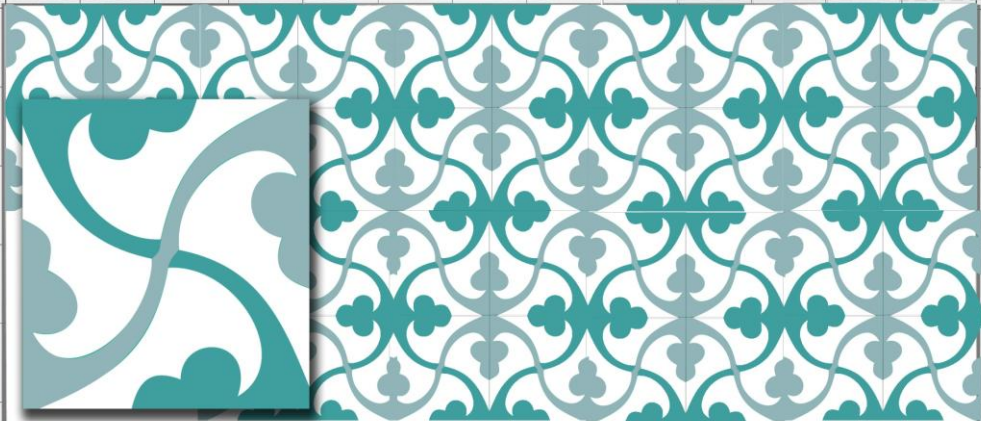

MOSAICO
BENITO
 HIDRÁULICO

BENITO

COLORES :A12

MODELO: 023/20

MEDIDAS: 20 X 20 CM

FONDO: C3

	1	2	3	4	5	6	7	8	9	10	11	12
A	Black	Dark Grey	Light Grey	Dark Blue	Medium Blue	Light Blue	Dark Brown	Medium Brown	Light Brown	Dark Green	Medium Green	Light Green
B	Dark Grey	Medium Grey	Light Grey	Dark Blue	Medium Blue	Light Blue	Dark Brown	Medium Brown	Light Brown	Dark Green	Medium Green	Light Green
C	Dark Grey	Medium Grey	Light Grey	Dark Blue	Medium Blue	Light Blue	Dark Brown	Medium Brown	Light Brown	Dark Green	Medium Green	Light Green
D	Dark Red	Medium Red	Light Red	Dark Blue	Medium Blue	Light Blue	Dark Brown	Medium Brown	Light Brown	Dark Green	Medium Green	Light Green
E	Dark Red	Medium Red	Light Red	Dark Blue	Medium Blue	Light Blue	Dark Brown	Medium Brown	Light Brown	Dark Green	Medium Green	Light Green
F	Dark Red	Medium Red	Light Red	Dark Blue	Medium Blue	Light Blue	Dark Brown	Medium Brown	Light Brown	Dark Green	Medium Green	Light Green