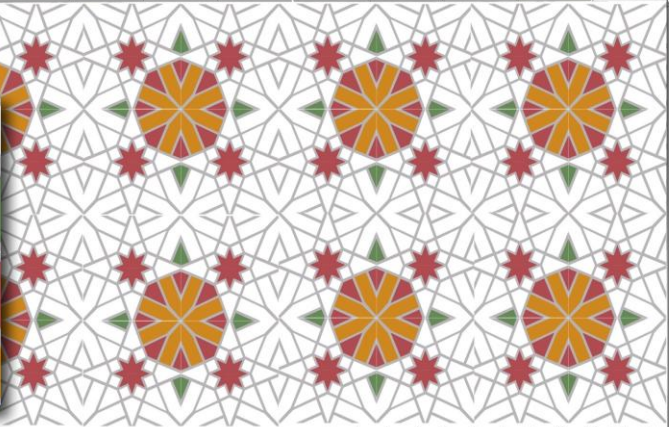

MOSAICO
BENITO
HIDRÁULICO

	COLORES :A1-A4-A6-B2	
MODELO: 026/20	MEDIDAS: 20 X 20 CM	FONDO: C3