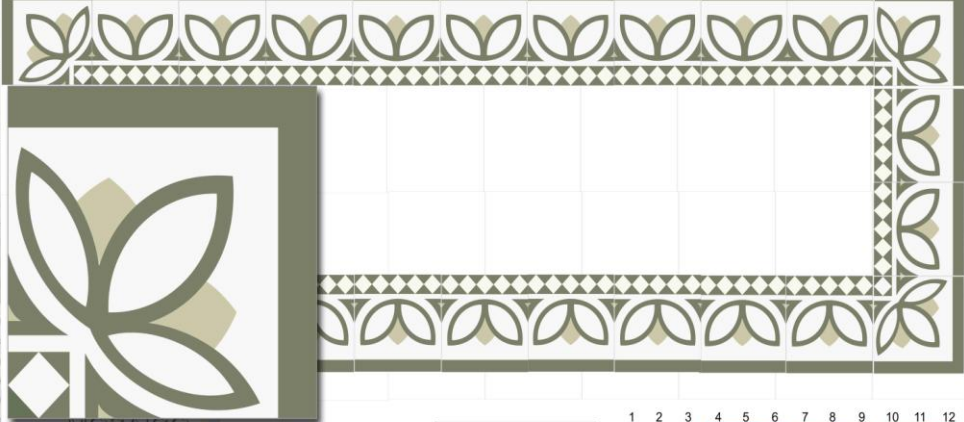

MOSAICO
BENITO
 HIDRÁULICO

BENITO

MODELO: 054/20

MEDIDAS: 20 X 20 CM

FONDO: C3

	1	2	3	4	5	6	7	8	9	10	11	12
A	Black	Dark Grey	Light Grey	Dark Blue	Medium Blue	Light Blue	Dark Brown	Medium Brown	Light Brown	Dark Green	Medium Green	Light Green
B	Dark Grey	Medium Grey	Light Grey	Dark Blue	Medium Blue	Light Blue	Dark Brown	Medium Brown	Light Brown	Dark Green	Medium Green	Light Green
C	Dark Grey	Medium Grey	Light Grey	Dark Blue	Medium Blue	Light Blue	Dark Brown	Medium Brown	Light Brown	Dark Green	Medium Green	Light Green
D	Dark Red	Medium Red	Light Red	Dark Blue	Medium Blue	Light Blue	Dark Brown	Medium Brown	Light Brown	Dark Green	Medium Green	Light Green
E	Dark Red	Medium Red	Light Red	Dark Blue	Medium Blue	Light Blue	Dark Brown	Medium Brown	Light Brown	Dark Green	Medium Green	Light Green
F	Dark Red	Medium Red	Light Red	Dark Blue	Medium Blue	Light Blue	Dark Brown	Medium Brown	Light Brown	Dark Green	Medium Green	Light Green