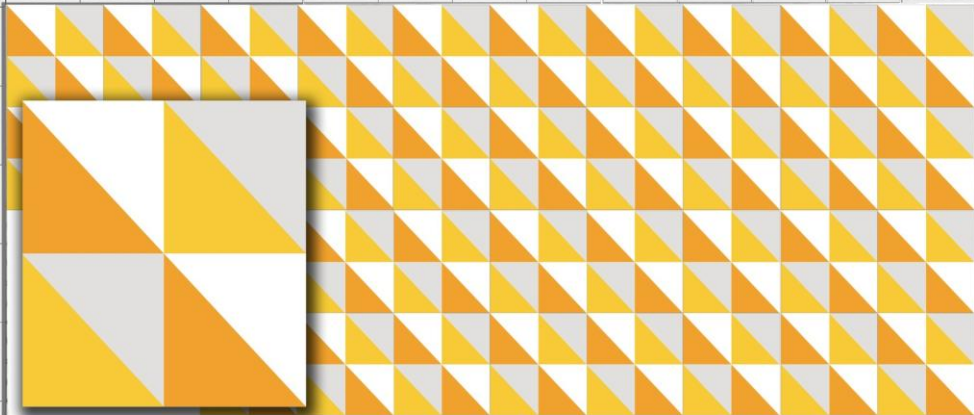

MOSAICO
BENITO
HIDRÁULICO